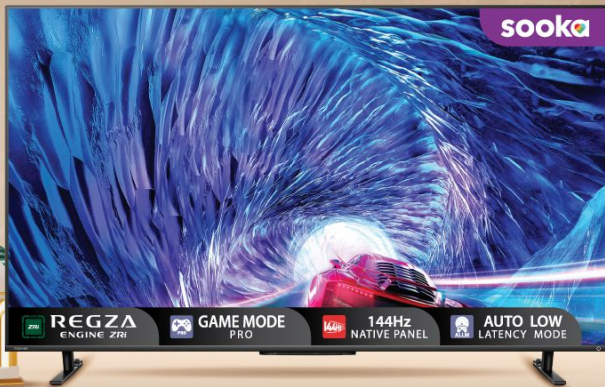

65" RM15,999
FREE **Tough nGO** RM500

65" RM9,399
FREE **Tough nGO** RM400

55" RM7,699
FREE **Tough nGO** RM200

sooka

Purchase Toshiba VIDAA TV & get free 3 months sooka TV Premium subscription*
*T&C apply

"sooka app will be available after 15 March 2024."

GAMING TV Advance Your Games with
Z670M Next-gen Gaming TV

QUANTUM DOT 4K Life-like Details,
M550M Breath-Taking Bass

85" RM13,999
FREE **Tough nGO** RM450

65" RM6,299
FREE **Tough nGO** RM150

55" RM4,999
FREE **Tough nGO** RM100

65" RM4,399
FREE **Tough nGO** RM70

55" RM3,199
FREE **Tough nGO** RM50

50" RM2,799
FREE **Tough nGO** RM50

Dreams come
BRILLIANT

Enjoy 3 months of Disney+ Hotstar access by ordering the TOSHIBA VIDAA TV*

*Terms and conditions apply. Subscription required. ©2024 Disney and its related entities. All rights reserved.