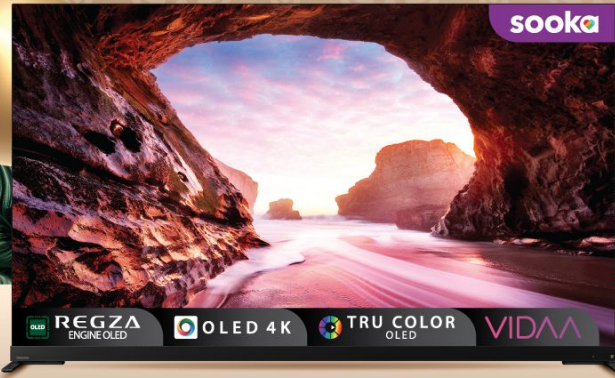

OLED 4K Superior OLED Picture,
X9900L Immersive Sound, Artistic Design

MINI LED 4K Revel New Depths with
Z870M True Brilliance